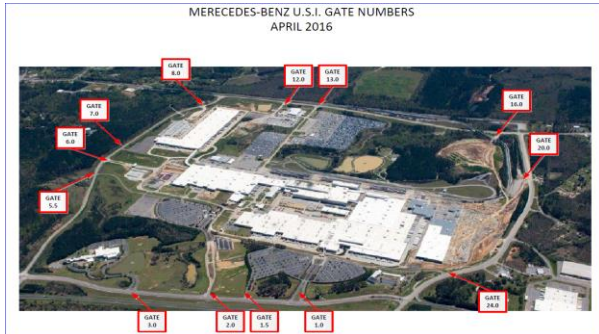

AM Supply Storage Locations, Unloading Points, & Delivery Addresses for Battery

12. KON & JIS Battery

Unloading Point (ULP)	Storage Location (SL)	Description/Location	Destination/Delivery Address
K2J1	JK21	JIS TO BATTERY	Mercedes Benz Battery Factory
K2J2	JK22	JIS TO BATTERY SPLIT	
K2U1	UK21	DIRECT DELIVERY BATTERY	Building 530
K2X1	HKX2	CROSSDOCK BATTERY	933 Scott G Davis Drive
K2C1	HTRB	BATTERY COMMISSIONING PARTS	Woodstock, AL 35188

13. Production Trial Ordering (Battery - USA)

Unloading Point (ULP)	Storage Location (SL)	Description/Location	Destination/Delivery Address
TBCA	HTRB	MET	Mercedes Benz Battery Factory Building 530 933 Scott G Davis Drive Woodstock, AL 35188
TBCB	HTRB	RD Release	
TBCC	HTRB	Audit (ASA)	
TBCD	HTRB	BL3	
TBCE	HTRB	BL4	
TBCF	HTRB	PT1	
TBCG	HTRB	PT2a	
TBCH	HTRB	PT2b	
TBCI	HTRB	PT3	
TBCJ	HTRB	BAULOS Battery J	
TBCK	HTRB	BAULOS Battery K	
TBCL	HTRB	BAULOS Battery L	
TBCM	HTRB	BAULOS Battery M	
TBCN	HTRB	BAULOS Battery N	
TBCO	HTRB	BAULOS Battery O	

14. Production Trial Ordering (Battery - Germany)

Unloading Point (ULP)	Storage Location (SL)	Description/Location	Destination/Delivery Address
AFBH	MAF2	BAULOUS BATTERY HEDELFIGN	Mercedes-Benz AG BMW Allee 16 04349 Leipzig Germany

15. Gates